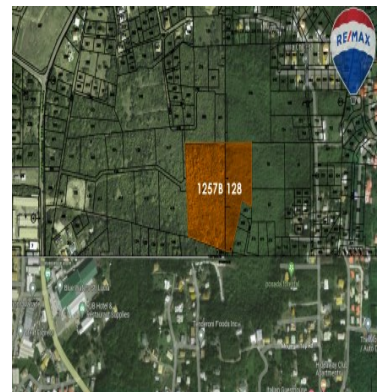

FOR SALE

\$ 1,000,000.00 USD

Saint Lucia - Gros-Islet

Gros Islet

Listing ID: 500012017015

Rare opportunity to own a piece of Saint Lucia's history in one of its most desirable locations. Over 10 acres of pristine land available for development with reasonable neighbours. Ideally located in Bellvue, Gros Islet, on the doorstep of Cap Estate - the Boardwalk and Park Place of the nation, the location is primed for tourist, residential or commercial development. Nearby amenities include the Sandals Golf Course, Pigeon point, the town of Gros-Islet and the culinary delights and nightlife of Rodney Bay. ...And we've yet to mention the views!!! This location represents immense value with the promise of significant returns on your investment. The opportunities are endless. Call for details