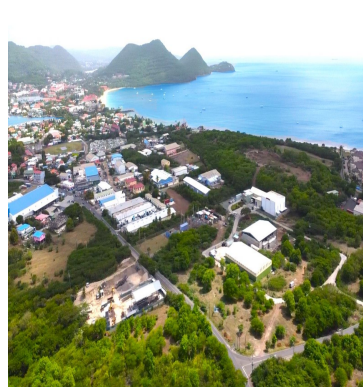

FOR SALE

\$ 1,000,000.00 USD

Saint Lucia - Gros-Islet

Gros Islet

Listing ID: 500012017015

Rare opportunity to own a piece of Saint Lucia's history in one of its most desirable locations. Over 10 acres of pristine land available for development with reasonable neighbours. Ideally located in Bellvue, Gros Islet, on the doorstep of Cap Estate - the Boardwalk and Park Place of the nation, the location is primed for tourist, residential or commercial development. Nearby amenities include the Sandals Golf Course, Pigeon point, the town of Gros-Islet and the culinary delights and nightlife of Rodney Bay. ...And we've yet to mention the views!!! This location represents immense value with the promise of significant returns on your investment. The opportunities are endless. Call for details