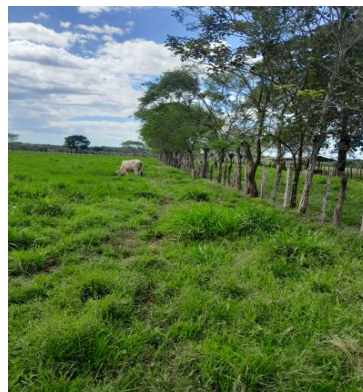

FOR SALE

\$ 720,000.00 USD

Panama - Chiriquí

San Felix - Las Lajas

Listing ID: 003244219010

I'm selling a beautiful 60-hectare farm currently used for cattle ranching. It has year-round water, an artificial lake, a worker's house, a pasture, and other facilities. This farm boasts numerous fruit trees, improved pastureland, and is ready for operation. It's located just 15 minutes from the Pan-American Highway and 13 minutes from Las Lajas Beach.