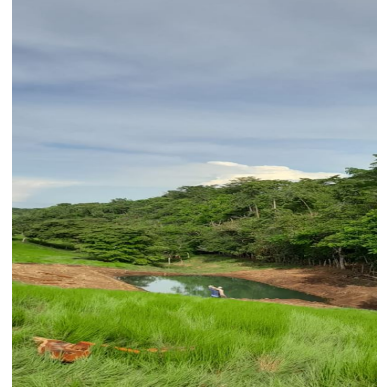

FOR SALE

\$ 720,000.00 USD

Panama - Chiriquí

San Felix - Las Lajas

Listing ID: 003244219010

I'm selling a beautiful 60-hectare farm currently used for cattle ranching. It has year-round water, an artificial lake, a worker's house, a pasture, and other facilities. This farm boasts numerous fruit trees, improved pastureland, and is ready for operation. It's located just 15 minutes from the Pan-American Highway and 13 minutes from Las Lajas Beach.