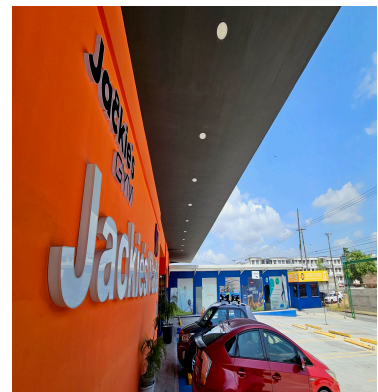

FOR LEASE

\$ 750.00 USD

Panama - Panamá

Panama - Campo Limber

Listing ID: 003033097034

Brand-new commercial spaces ready to open in Campo Lindbergh, just steps from the Costa del Este crossing, one of the fastest-growing and high-traffic areas in the city. WHY CHOOSE JACKIE'S PADEL? High customer traffic: Perfect for maximizing your business visibility. Ample parking: Convenience for your clients. Immediate availability: Move in and start operating now! 24/7 security: Guaranteed peace of mind. AVAILABLE SPACES: LOCAL 3-4: 54 m² - \$1,500.00 LOCAL 5: 27.01 m² - \$750.00 LOCAL 6: 33.21 m² - \$750.00 Your perfect space is waiting for you! Don't miss this opportunity. Contact us for more information or to schedule a visit. Boost your success with Jackie's Padel.