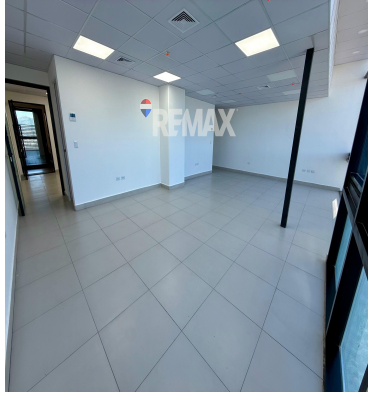

# FOR LEASE

**\$ 1,000.00 USD**

El Salvador - San Salvador

San Salvador

Listing ID: 002523089019

Medical Offices for Rent – Torre Humana, San Benito  
Strategic location, professional environment, and convenience for you and your patients. Offices for rent in the renowned Torre Humana, located in the heart of San Benito, one of the most prestigious medical districts in San Salvador. Available space: 46 m<sup>2</sup>, Floor 18, Apartment 09  
Modern design adaptable to your specialty Professional environment with other clinics and offices in operation  
Reception, waiting room, and 24/7 security Private and patient parking A few meters from hospitals, laboratories, and pharmacies Address: Torre Humana, Colonia San Benito, San Salvador Price: \$1,000.00 + VAT Additional maintenance: \$3.67 Mt2. Establish your clinic in a prestigious and growing environment!